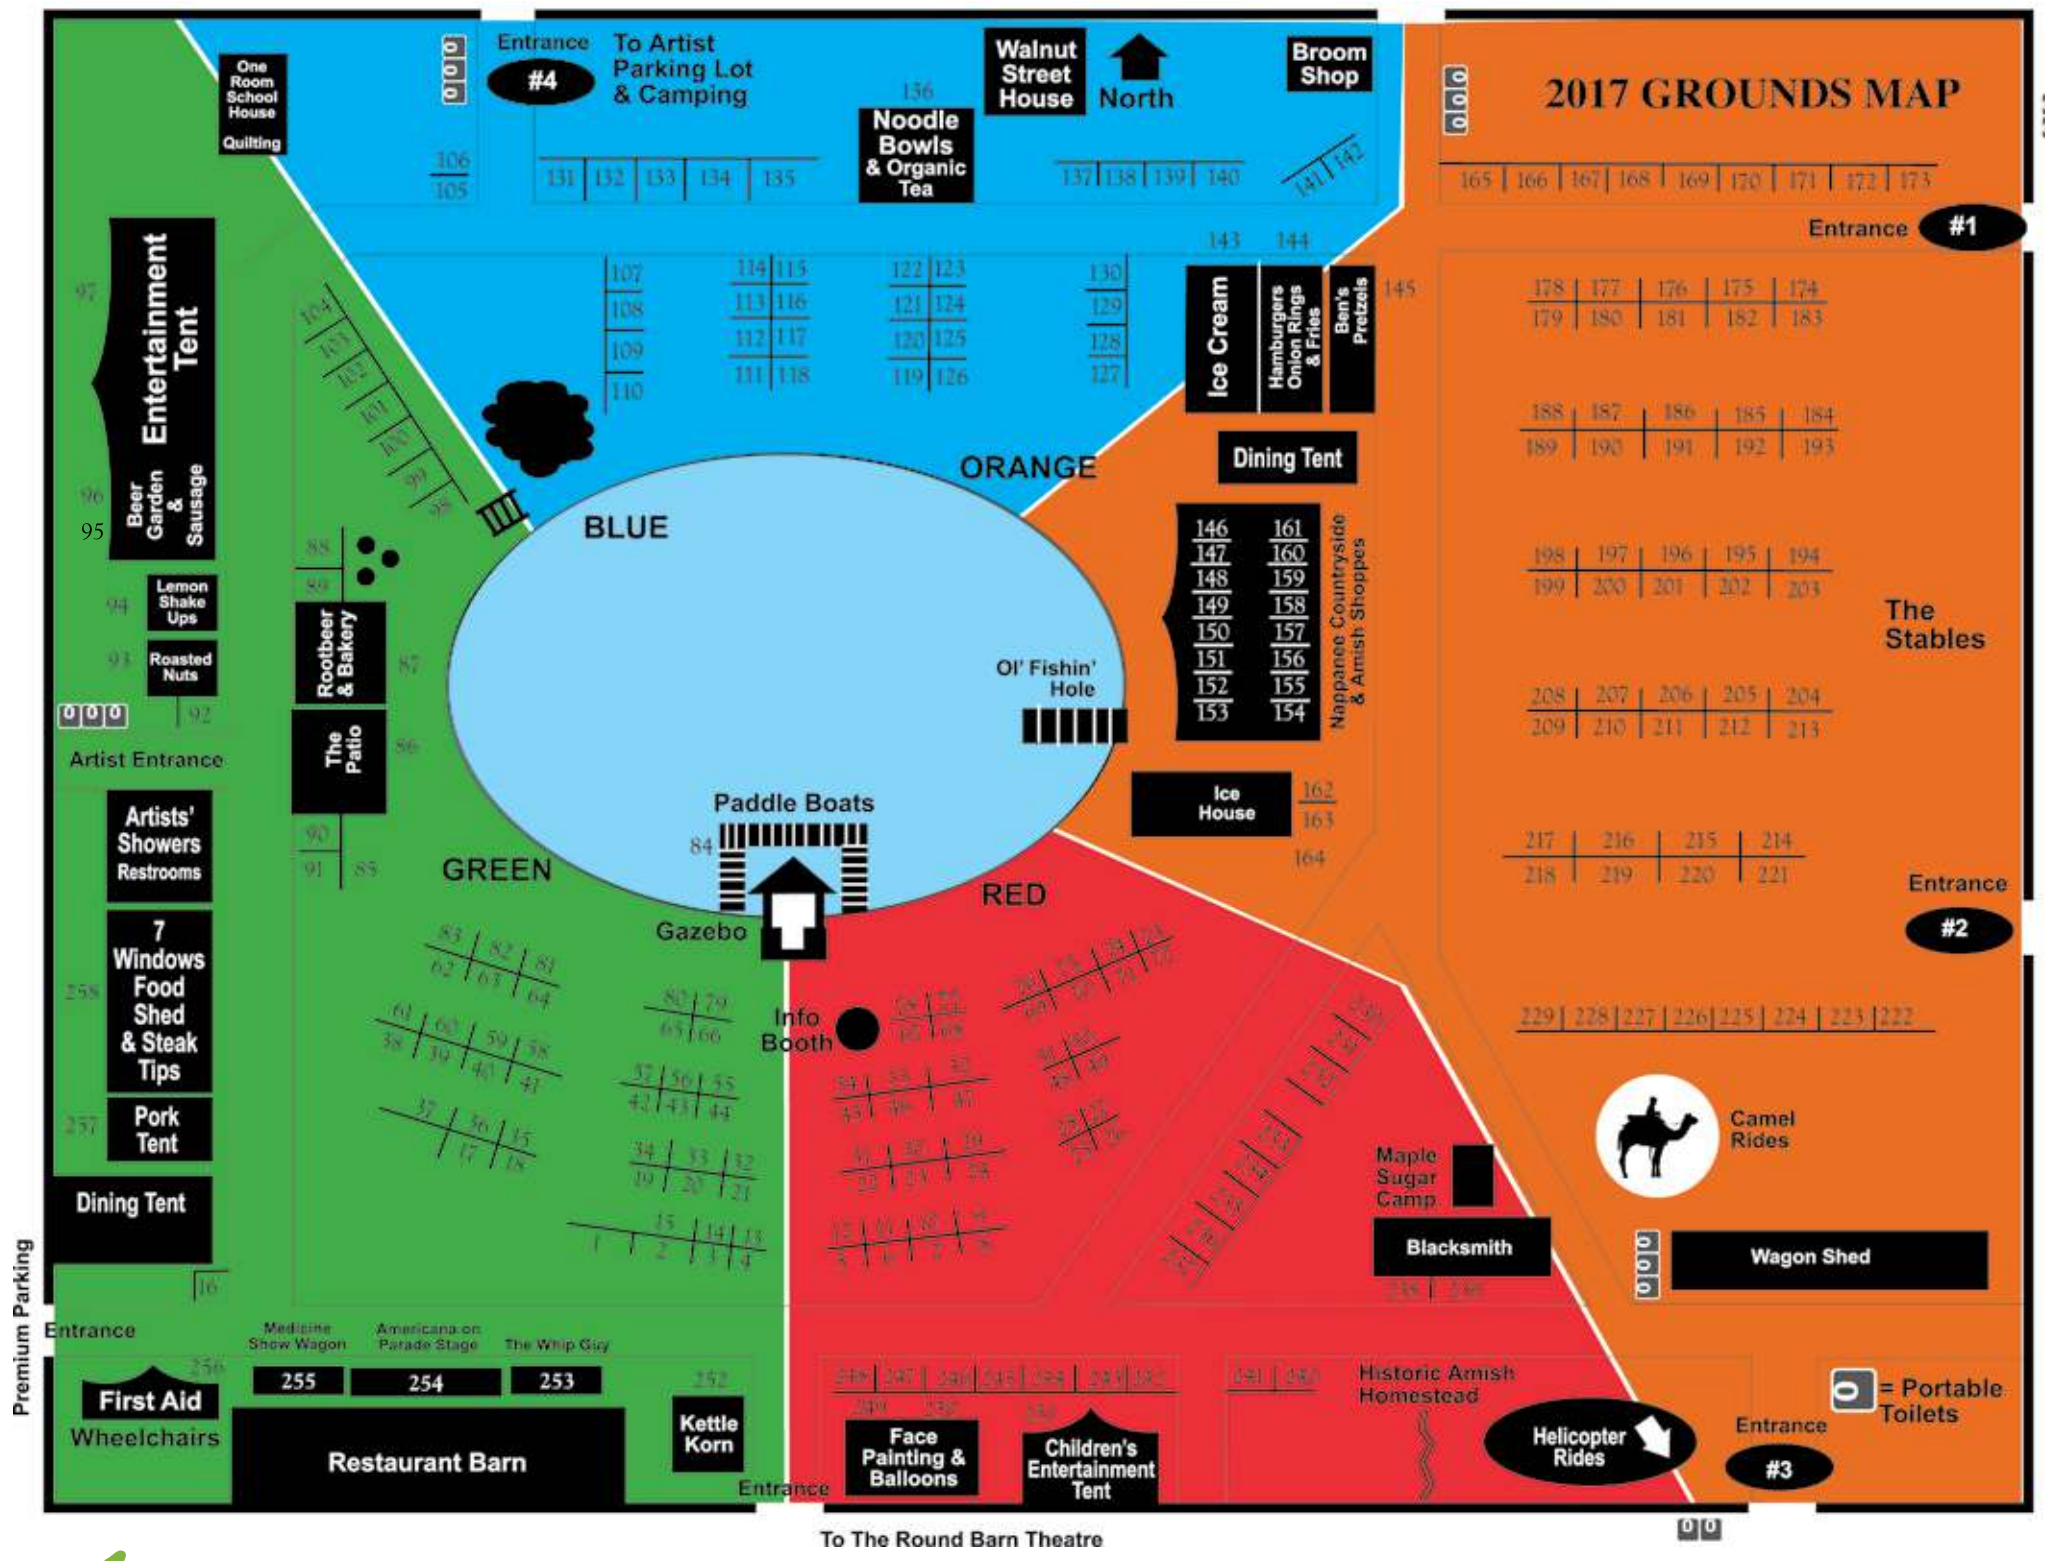

Artist Booth Directory

The booths are color coded into four sections. The letter before each booth number indicates the section color.

R = RED • B = BLUE • G = GREEN • O = ORANGE