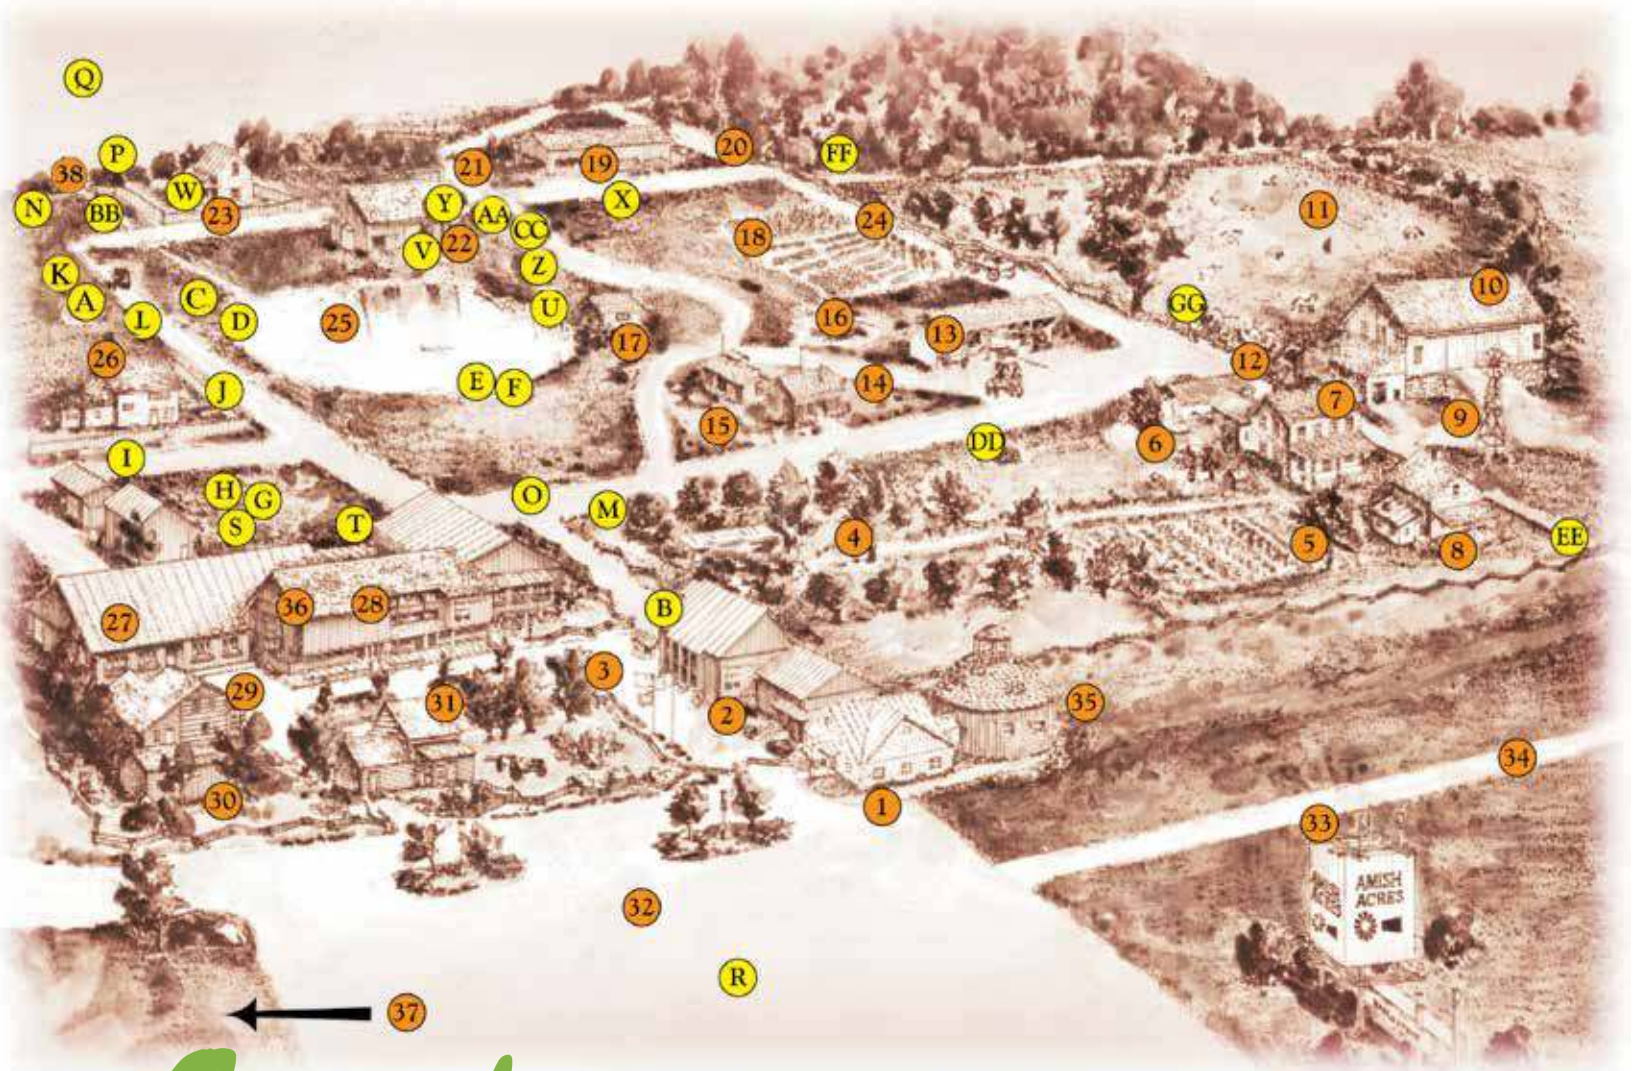

Amish Acres Historic Farm

1. Round Barn Lobby
2. Greeting Barn, Gift Shop & Ticket Sales
3. Courtyard
4. Orchard
5. Garden
6. Lye Kiln
7. Original House, Main House
8. Grossdaadi Haus
9. Windmill
10. Bank Barn
11. Pasture
12. Hog House, Fowl Pens
13. Wagon Shed
14. Chauncy Thomas Blacksmith Shop
15. Maple Sugar Camp
16. Sorghum Press
17. Ice House
18. Display Crops
19. Portable Restrooms
20. Woods, Nature Trail
21. Broom Shop
22. Mint Still
23. Walnut Street House
24. Farm Wagon Lanes
25. Pond/Paddle Boat Rides
26. Market Street House, Private
27. Work Shop
28. Restaurant Barn, Bakery, Gifts
29. Soda Fountain, Fudgery
30. Cider and Grist Mill
31. W.H. Best Meat & Cheese Shop
32. Parking/Handicap
33. Entry Sign
34. The Inn at Amish Acres, Helicopter Rides
35. The Round Barn Theatre
36. The Barn Loft Grill
37. The Nappanee Inn & The Cow Shed Shop
38. One Room School House, Quilting

Food of the Festival

Apple Butter
Banana Splits
Barbeque Sandwich

Bean Soup
Beef Roast
Beef Trail Bologna
Beer

Ben's Pretzels
Black Cows
Bottled Water
Bratwurst
Breads 8-varieties

Candy, Homemade
Cheeses 12-varieties
Chicken Caesar Wrap
Chicken Salad Sand.

Chicken Strips

Chocolate Malt
Cinnamon Rolls

Coffee

Coffee Cake
Cole Slaw
Cookies 7-varieties

Corn on the Cob
Country Chicken
Dill Pickles

Donkey Ears
French Fries

Fresh Fruit
Fresh Fruit Pies
Fried Vegetables
Fry Pies

Fudge
Hamburgers
Hickory Smoked Ham
Horseradish
Hot Dogs

Ice, Bagged
Ice Cream Soft Serve
Ice Cream Cones

28 Bakery
29 Soda Fountain
G Pork Building
36 Barn Loft Grill
H Food Shed
28 Restaurant Barn/Dinner
28 Restaurant Barn/Dinner
31 Meat & Cheese Shop
A Beer Garden & Wine Bar
28 Restaurant Barn

AA Ben's Pretzel
29 Soda Fountain Cabin
All Food Tents
A Sausage
28 Bakery
D Root Beer & Bakery
29 Fudgery & Bakery Sales
31 Meat & Cheese Shop
H Food Shed
36 Barn Loft Grill
H Food Shed
H Food Shed
Y Mint Still

29 Soda Shop
28 Bakery
D Root Beer & Bakery
H Food Shed
29 Soda Fountain
H Food Shed
28 Restaurant Barn/Dinner

28 Bakery
G Pork Tent
28 Bakery
D Root Beer & Bakery
G Pork Building
28 Restaurant Barn/Dinner
31 Meat & Cheese Shop
H Food Shed
V Mint Still
Y Mint Still
H Food Shed
H Food Shed

28 Restaurant Barn
H Food Shed
29 Soda Fountain
Booth O164
29 Fudge Shop
Y Mint Still
28 Restaurant Barn/Dinner
31 Meat & Cheese Shop
Y Mint Still
36 Barn Loft Grill
H Food Shed
V Mint Still
29 Soda Fountain
H Food Shed

Iced Coffee

Lemonade

Lemon Shake Ups
Mashed Potatoes
Mozzarella Sticks
Noodles

Nuts
Old Fashion Beef Ring
Old Fashion Pork Ring
Onion Rings
Phosphates
Pickle on a Stick
Pies 5-varieties
Popcorn
Potato Chips
Potato Salad
Preaching Pies
Pretzels
Pulled Pork Sandwich

Root Beer

Sassafras Iced Tea

Sausage Sandwich
Shakes
Shoofly Pie
Sno Cones
Steak Tips & Mushrooms
Strawberry Short Cake
Strudel (Apple)

Summer Sausage
Sun Tea (Iced)

Sundaes
Sweet Corn
Sweet & Sour Relish

Tenderloins
Tin Roof Sundaes
Turkey Wraps
Waffle Cones

Waffle Fries

Whoopie Pies
Wine

Wraps: Turkey,
Chicken Caesar

29 Soda Fountain
H Food Shed
H Food Shed
29 Soda Fountain
28 Restaurant Barn/Dinner
36 Barn Loft Grill
L Lemon Shake Ups
28 Restaurant Barn/Dinner
H Food Shed
28 Bakery

31 Meat & Cheese Shop
W Pacific Rim Noodle Bowl
J Roasted Nuts
31 Meat & Cheese Shop
31 Meat & Cheese Shop
Y Mint Still
29 Soda Fountain
H Food Shed
28 Bakery
O Kettle Corn
Y, G, 36
36 Barn Loft Grill
H Food Shed
AA Ben's Pretzels
G Pork Tent
H Food Shed

D Root Beer & Bakery
29 Soda Shop
H Food Shed
28 Restaurant Barn/ Dinner

A Sausage
29 Soda Shop
28 Restaurant Barn/ Dinner
A Sausage
H Food Shed
V Mint Still
28 Bakery
D Root Beer & Bakery
31 Meat & Cheese Shop
36 Barn Loft Grill
28 Restaurant Barn/Dinner

29 Soda Shop
G Pork Building
G Pork Building
A Sausage
H Food Shed
29 Soda Fountain
H Food Shed
29 Soda Fountain
H Food Shed
Y Mint Still
H Food Shed
28 Bakery
28 Restaurant Barn
A Beer Garden & Wine Bar